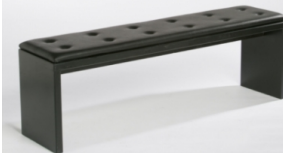

**Bench Loberty
NightLife Black**