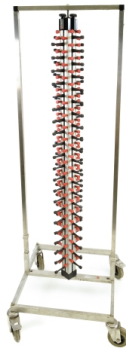

Kitchen Fittings

Kitchen Fittings

Sink with faucet

price 40.00 EUR
Art.no KEUK035
depth 0.00 cm
width 0.00 cm
height 0.00 cm
weight 42.60 kg

Mobile plate tower 84 plates

price 40.00 EUR
Art.no KEUK034
depth 0.00 cm
width 0.00 cm
height 0.00 cm
weight 21.00 kg