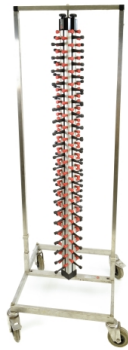

Kitchen Fittings

Kitchen Fittings

Sink with faucet

price 40.00 EUR
Art.no KEUK035
depth 0.00 cm
width 0.00 cm
height 0.00 cm
weight 42.60 kg

Mobile plate tower 84 plates

price 40.00 EUR
Art.no KEUK034
depth 0.00 cm
width 0.00 cm
height 0.00 cm
weight 21.00 kg